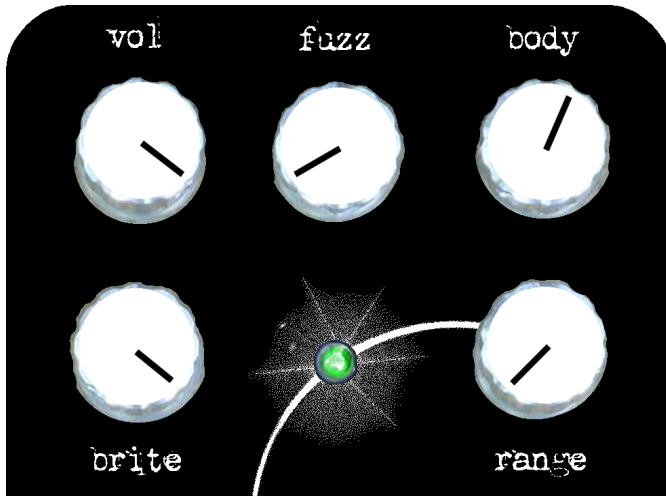

Lunar Module

Sample Settings

Similar to "Time" solo

Similar to Black Sabbath

Cleanish "Overdriver" Boost

Extreme Fuzz with infinite sustain

Similar to AC/DC

Similar to vintage "RM" treble boost