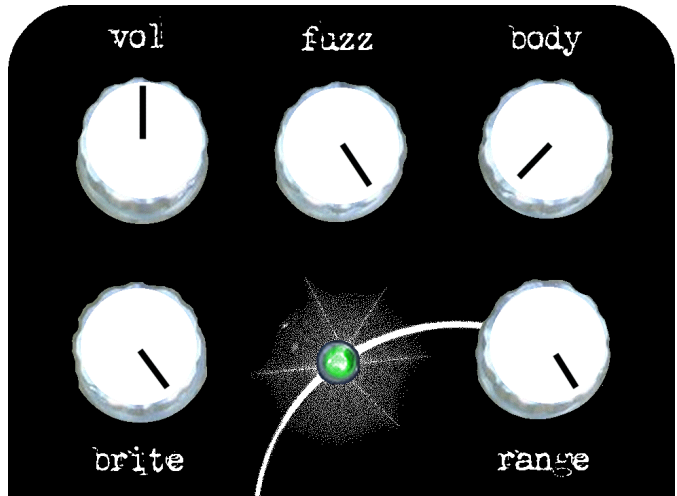

Lunar Module

Sample Settings

Similar to "Time" solo

Similar to Black Sabbath

Cleanish "Overdriver" Boost

Extreme Fuzz with infinite sustain

Similar to AC/DC

Similar to vintage "RM" treble boost