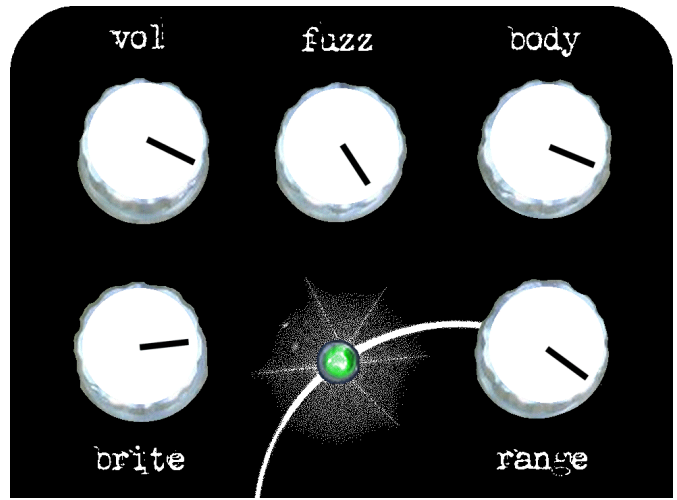

Lunar Module

Sample Settings

Similar to "Time" solo

Similar to Black Sabbath

Cleanish "Overdriver" Boost

Extreme Fuzz with infinite sustain

Similar to AC/DC

Similar to vintage "RM" treble boost