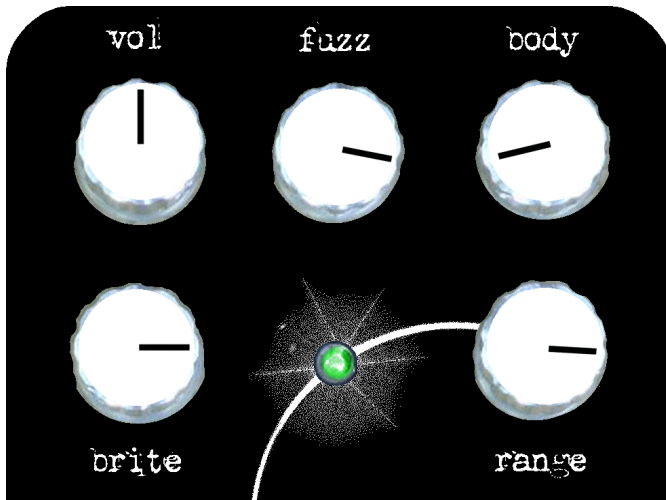

Lunar Module

Sample Settings

Similar to "Time" solo

Similar to Black Sabbath

Cleanish "Overdriver" Boost

Extreme Fuzz with infinite sustain

Similar to AC/DC

Similar to vintage "RM" treble boost